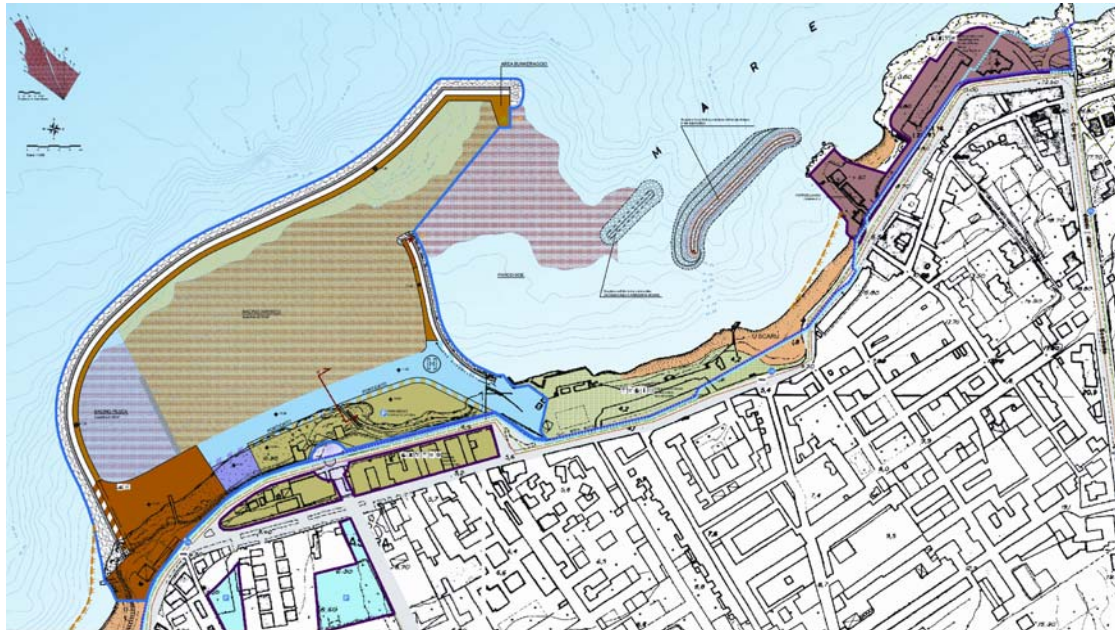

# ASPRA PORT MASTER PLAN, BAGHERIA, PALERMO, ITALY

CLIENT: MUNICIPALITY OF BAGHERIA

LOCATION: Aspra District, Bagheria, Palermo, Italy

YEAR: 2002

BUDGET: € 35,000,000

PROVIDED OF SERVICES:

- Preliminary and final level design

CURRENT LAYOUT

PRELIMINARY DESIGN

MASTER PLAN

RENDERINGS

SECTIONS