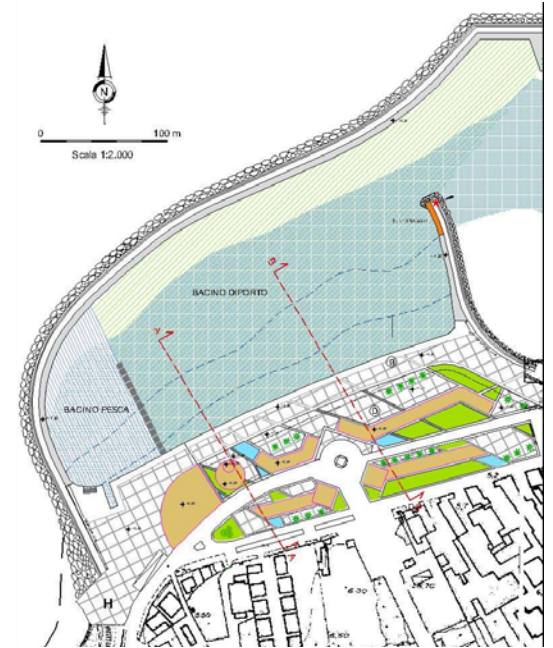

# ASPRA PORT MASTER PLAN, BAGHERIA, PALERMO, ITALY

CLIENT: MUNICIPALITY OF BAGHERIA

LOCATION: Aspra District, Bagheria, Palermo, Italy

YEAR: 2002

BUDGET: € 35,000,000

PROVIDED OF SERVICES:

- Preliminary and final level design

CURRENT LAYOUT

PRELIMINARY DESIGN

MASTER PLAN

RENDERINGS

SECTIONS